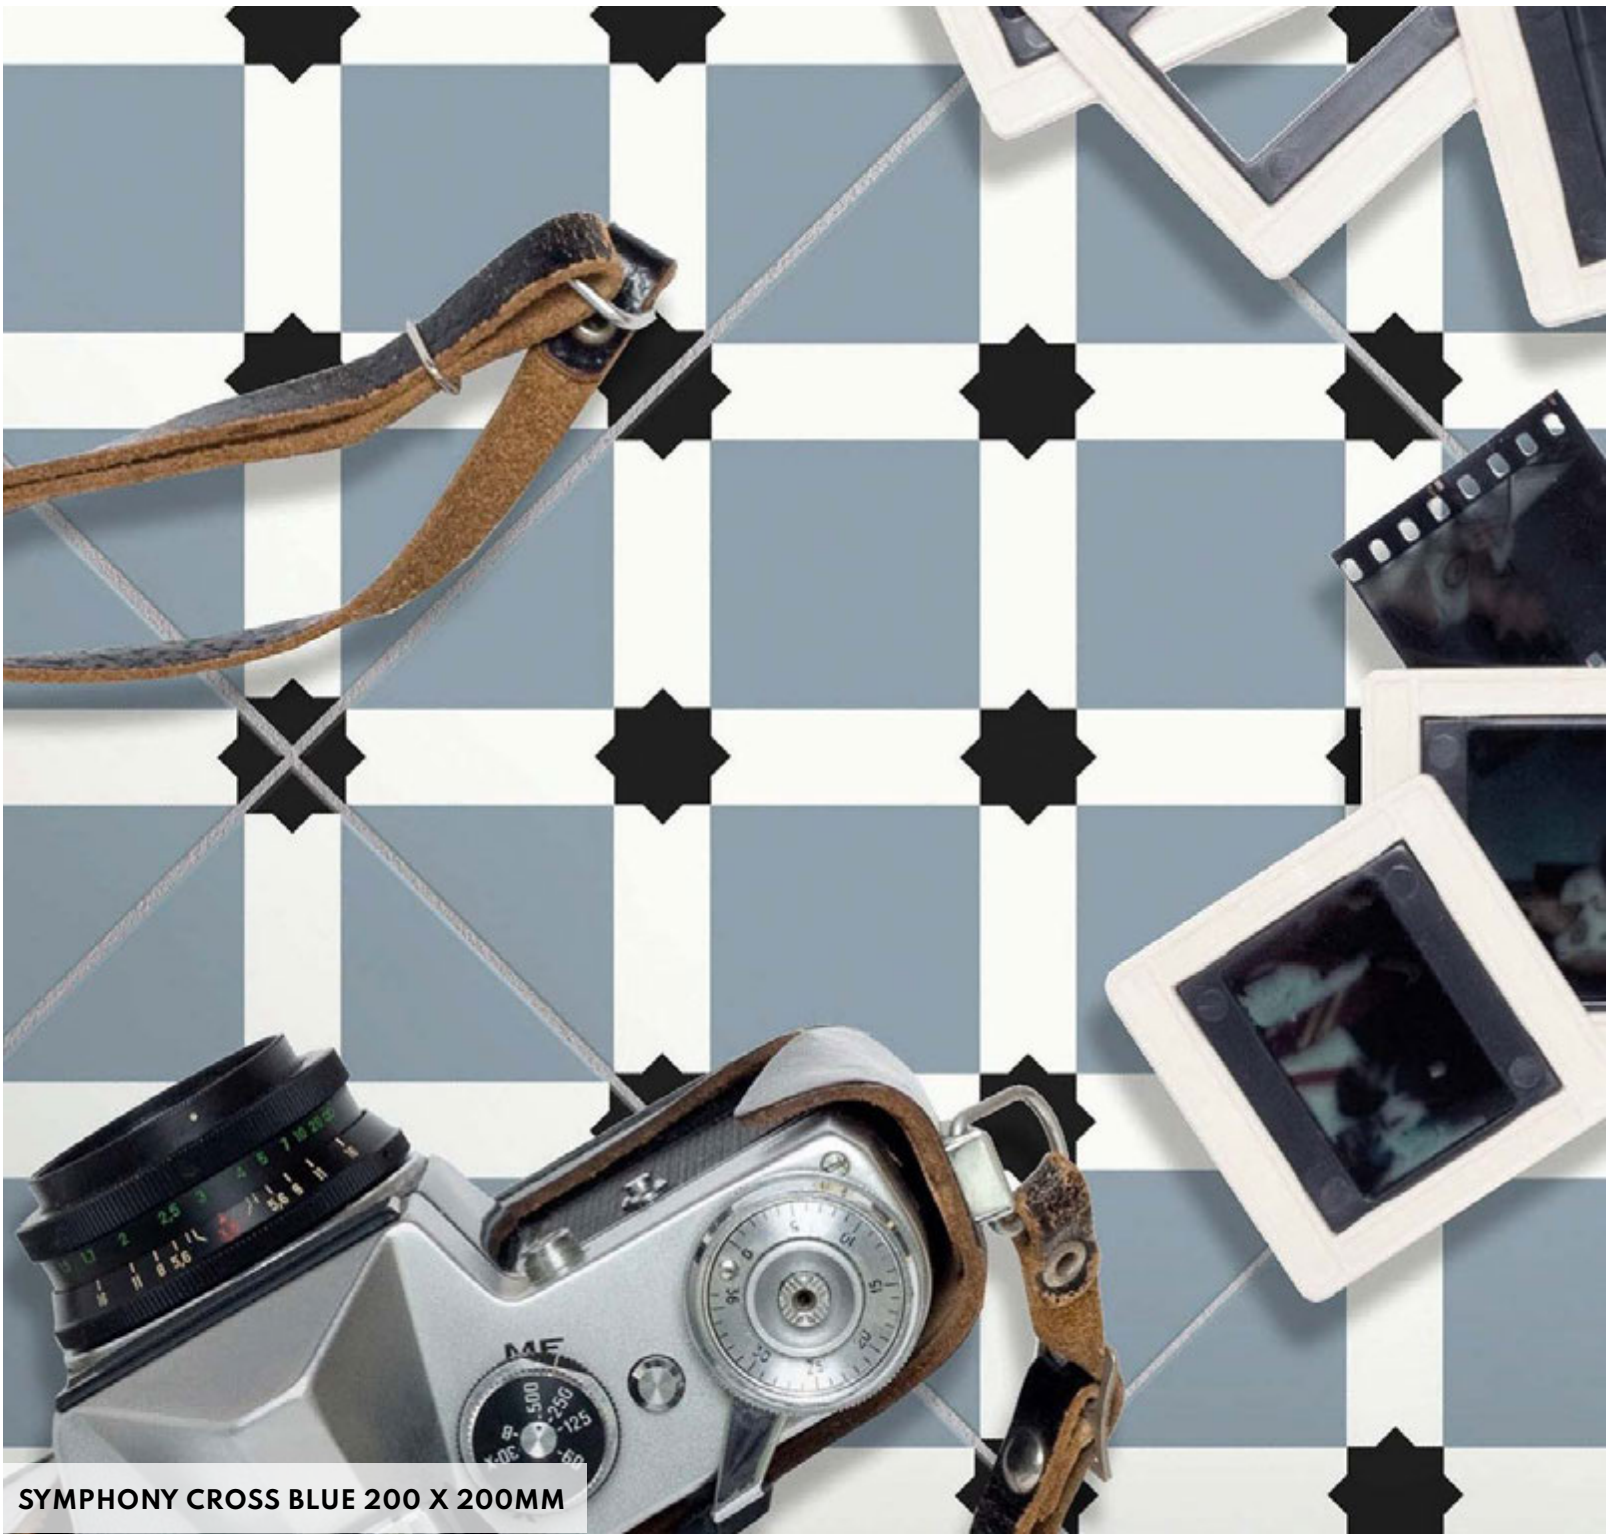

FLOOR & WALL