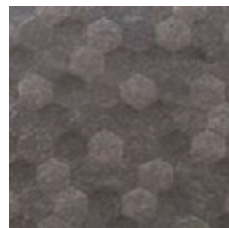

FLOOR & WALL

DÉCOR

HEXAGON
ANTHRACITE