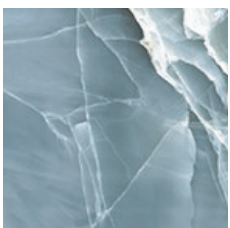

MATERIAL
CERAMIC (WALL) / PORCELAIN (FLOOR)

THICKNESS
10MM

FINISH
MATT

SHADE VARIATION
MODERATE

WALL & DÉCOR
890 X 290MM

FLOOR & WALL
600 X 600MM

ONYX GREEN 1200 X 600MM

FLOOR & WALL