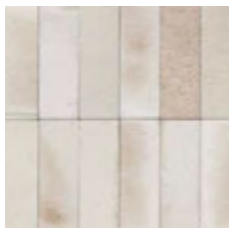

SHADE VARIATION
HIGH

WALL
200 X 65MM

WATERCOLOUR GREEN & WHITE 150 X 50MM

WALL

WHITE

BEIGE

BLUE

GREEN

GREY

WATERCOLOUR

WITH A PALETTE OF FIVE COLOURS, WATERCOLOUR IS A FANTASTIC SMALL FORMAT RANGE SUITABLE FOR ALL APPLICATIONS DUE TO ITS PORCELAIN MATERIAL. THE SUPER GLOSSY FINISH REALLY MAKES THIS RANGE STAND OUT ALONGSIDE THE VARIATION BETWEEN TILES.