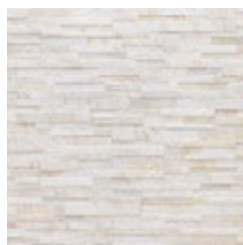

FINISH
GLOSS

SHADE VARIATION
MODERATE

WALL
200 X 65MM

CUMBRIA GREY 610 X 150MM

WALL

BEIGE

GREY

MULTICOLOUR