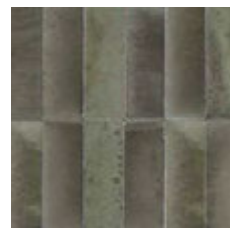

SHADE VARIATION
HIGH

WALL
200 X 65MM

WATERCOLOUR GREEN & WHITE 150 X 50MM

WALL

WHITE

BEIGE

BLUE

GREEN

GREY

WATERCOLOUR

WITH A PALETTE OF FIVE COLOURS, WATERCOLOUR IS A FANTASTIC SMALL FORMAT RANGE SUITABLE FOR ALL APPLICATIONS DUE TO ITS PORCELAIN MATERIAL. THE SUPER GLOSSY FINISH REALLY MAKES THIS RANGE STAND OUT ALONGSIDE THE VARIATION BETWEEN TILES.