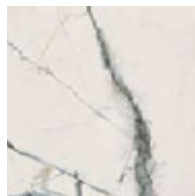

THE ROOM ONYX AQUA BLUE 1200 X 600MM

FLOOR & WALL

BLACK
(POLISHED ONLY)

SAND

INVISIBLE
WHITE

WHITE

ONYX AQUA
BLUE

ONYX WHITE