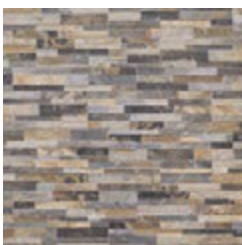

FINISH
GLOSS

SHADE VARIATION
MODERATE

WALL
200 X 65MM

CUMBRIA GREY 610 X 150MM

WALL

BEIGE

GREY

MULTICOLOUR