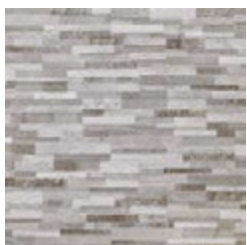

FINISH
GLOSS

SHADE VARIATION
MODERATE

WALL
200 X 65MM

CUMBRIA GREY 610 X 150MM

WALL

BEIGE

GREY

MULTICOLOUR